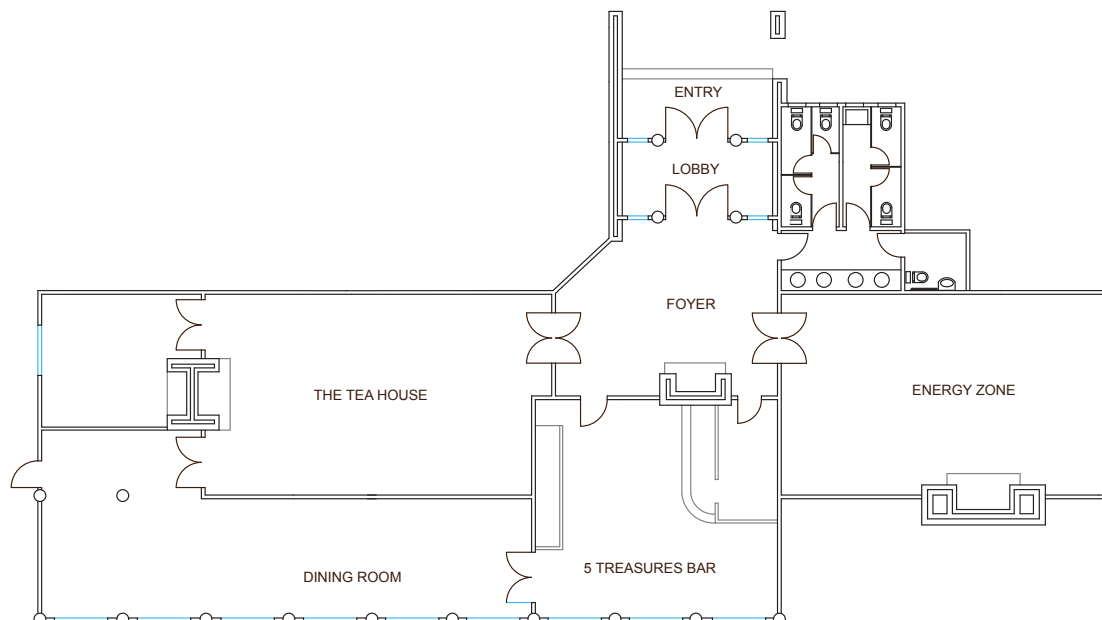

P.O. Box 225
Te Anau
New Zealand

Tel. +64 3 249 0161
Tel. +64 3 249 0111
eMail. contact@takarolodge.com
Web. www.takarolodge.com